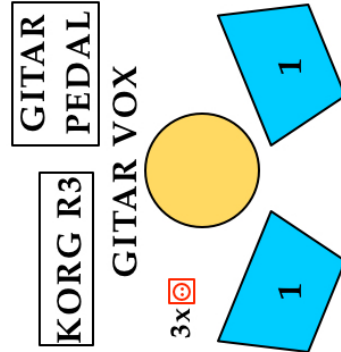

## ANIMA SOUND SYSTEM channel list

CH.	INSTRUMENT	MIC	STAND	CONNECTION	INSERT TO F.O.H.
1	MPC- KICK			XLR	
2	MPC- HH			XLR	
3	MPC- SNARE /L			XLR	
4	MPC- SNARE /R			XLR	
5	MPC- TOM /L			XLR	
6	MPC- TOM /R			XLR	
7	KICK	BETA91		XLR	COMP
8	SNARE	DPA4099 or SM57	SMALL	XLR	COMP
9	TOM	DPA4099 or D4	CLIP	XLR	GATE
10	FLOOR TOM	DPA4099 or D4	CLIP	XLR	GATE
11	HH	SM94 or C414	SMALL	XLR	
12	OH	SM94 or C414	BIG	XLR	
13	OH	SM94 or C414	BIG	XLR	
14	BASS			XLR	
15	KORG MS-10			D.I.	
16	HD/Alap /L			D.I.	
17	HD/Alap /R			D.I.	
18	MIDI KEYBOARD /L			D.I.	
19	MIDI KEYBOARD /R			D.I.	
20	KORG R3 /L			D.I.	
21	KORG R3 /R			D.I.	
22	GITAR			D.I.	
23	GITAR VOCAL	SM58	BIG	XLR	COMP
24	LEAD VOCAL	SM58	BIG	XLR	COMP
25	DRUM VOCAL	SM58	BIG	XLR	COMP
26	BASS VOCAL	SM58	BIG	XLR	COMP
27	LEXIKON /L own			XLR or JACK	
28	LEXIKON /R own			XLR or JACK	
29	Talkback				

XLR out

FRONT