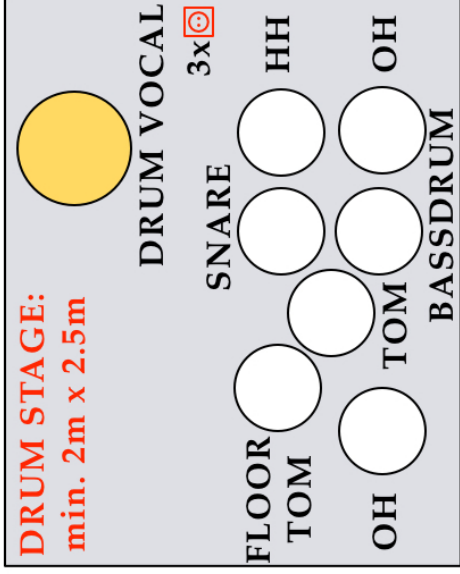

## ANIMA SOUND SYSTEM channel list

CH.	INSTRUMENT	MIC	STAND	CONNECTION	INSERT TO F.O.H.
1	MPC- KICK			XLR	
2	MPC- HH			XLR	
3	MPC- SNARE /L			XLR	
4	MPC- SNARE /R			XLR	
5	MPC- TOM /L			XLR	
6	MPC- TOM /R			XLR	
7	KICK	BETA91		XLR	COMP
8	SNARE	DPA4099 or SM57	SMALL	XLR	COMP
9	TOM	DPA4099 or D4	CLIP	XLR	GATE
10	FLOOR TOM	DPA4099 or D4	CLIP	XLR	GATE
11	HH	SM94 or C414	SMALL	XLR	
12	OH	SM94 or C414	BIG	XLR	
13	OH	SM94 or C414	BIG	XLR	
14	BASS			XLR	
15	KORG MS-10			D.I.	
16	HD/Alap /L			D.I.	
17	HD/Alap /R			D.I.	
18	MIDI KEYBOARD /L			D.I.	
19	MIDI KEYBOARD /R			D.I.	
20	KORG R3 /L			D.I.	
21	KORG R3 /R			D.I.	
22	GITAR			D.I.	
23	GITAR VOCAL	SM58	BIG	XLR	COMP
24	LEAD VOCAL	SM58	BIG	XLR	COMP
25	DRUM VOCAL	SM58	BIG	XLR	COMP
26	BASS VOCAL	SM58	BIG	XLR	COMP
27	LEXIKON /L own			XLR or JACK	
28	LEXIKON /R own			XLR or JACK	
29	Talkback				

XLR out

FRONT